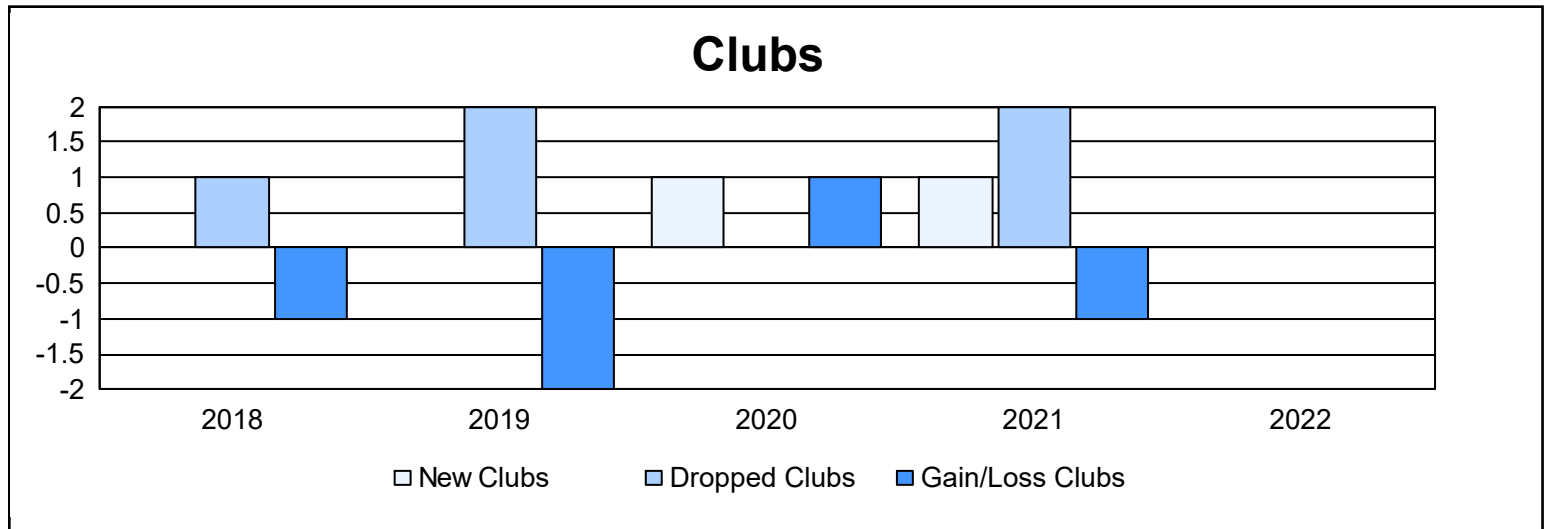

Year	New Clubs	Dropped Clubs	Gain/ Loss Clubs	New Members	Charter Members	Reinstate Members	Transfer Members	Total Member Added	Total Members Dropped	Gain/ Loss Members
2017-2018	0	1	-1	136	3	11	8	158	256	-98
2018-2019	0	2	-2	93	1	3	3	100	202	-102
2019-2020	1	0	1	44	31	3	8	86	102	-16
2020-2021	1	2	-1	58	7	4	3	72	130	-58
2021-2022	0	0	0	150	15	4	4	173	134	39
<b>Average</b>	<b>0</b>	<b>1</b>	<b>-1</b>	<b>96</b>	<b>11</b>	<b>5</b>	<b>5</b>	<b>118</b>	<b>165</b>	<b>-47</b>

### Membership Composition June 2022 Cumulative