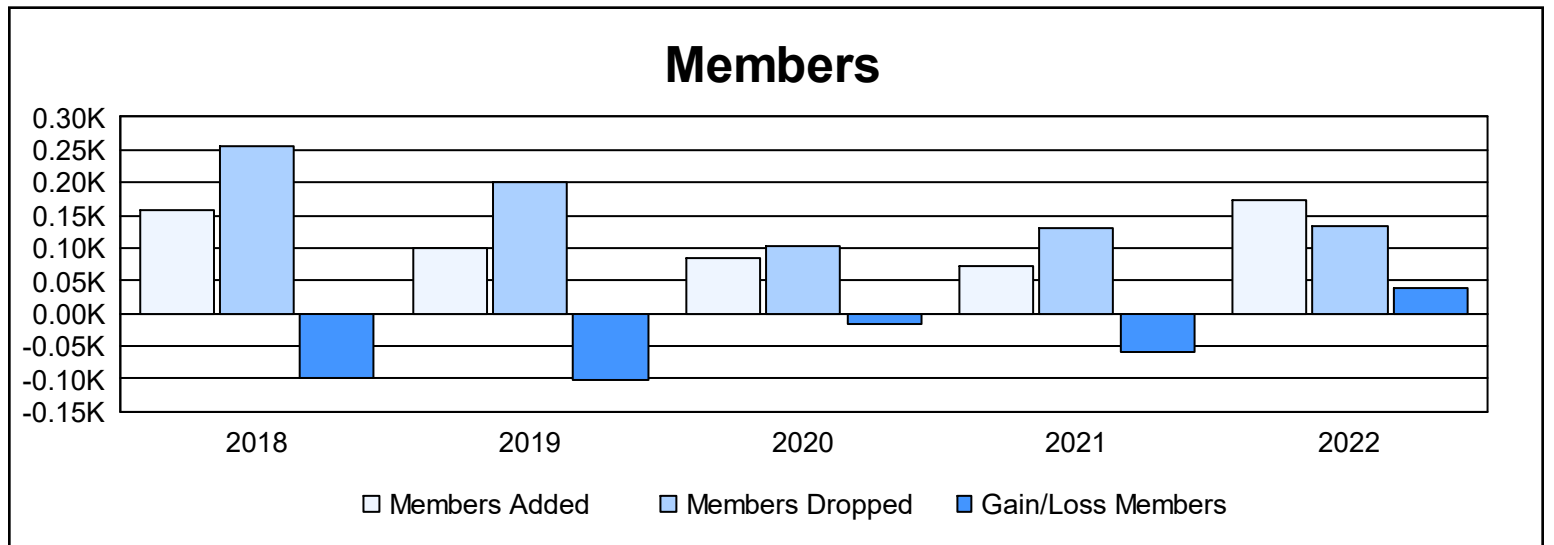

Year	New Clubs	Dropped Clubs	Gain/ Loss Clubs	New Members	Charter Members	Reinstate Members	Transfer Members	Total Member Added	Total Members Dropped	Gain/ Loss Members
2017-2018	0	1	-1	136	3	11	8	158	256	-98
2018-2019	0	2	-2	93	1	3	3	100	202	-102
2019-2020	1	0	1	44	31	3	8	86	102	-16
2020-2021	1	2	-1	58	7	4	3	72	130	-58
2021-2022	0	0	0	150	15	4	4	173	134	39
<b>Average</b>	<b>0</b>	<b>1</b>	<b>-1</b>	<b>96</b>	<b>11</b>	<b>5</b>	<b>5</b>	<b>118</b>	<b>165</b>	<b>-47</b>

### Membership Composition June 2022 Cumulative